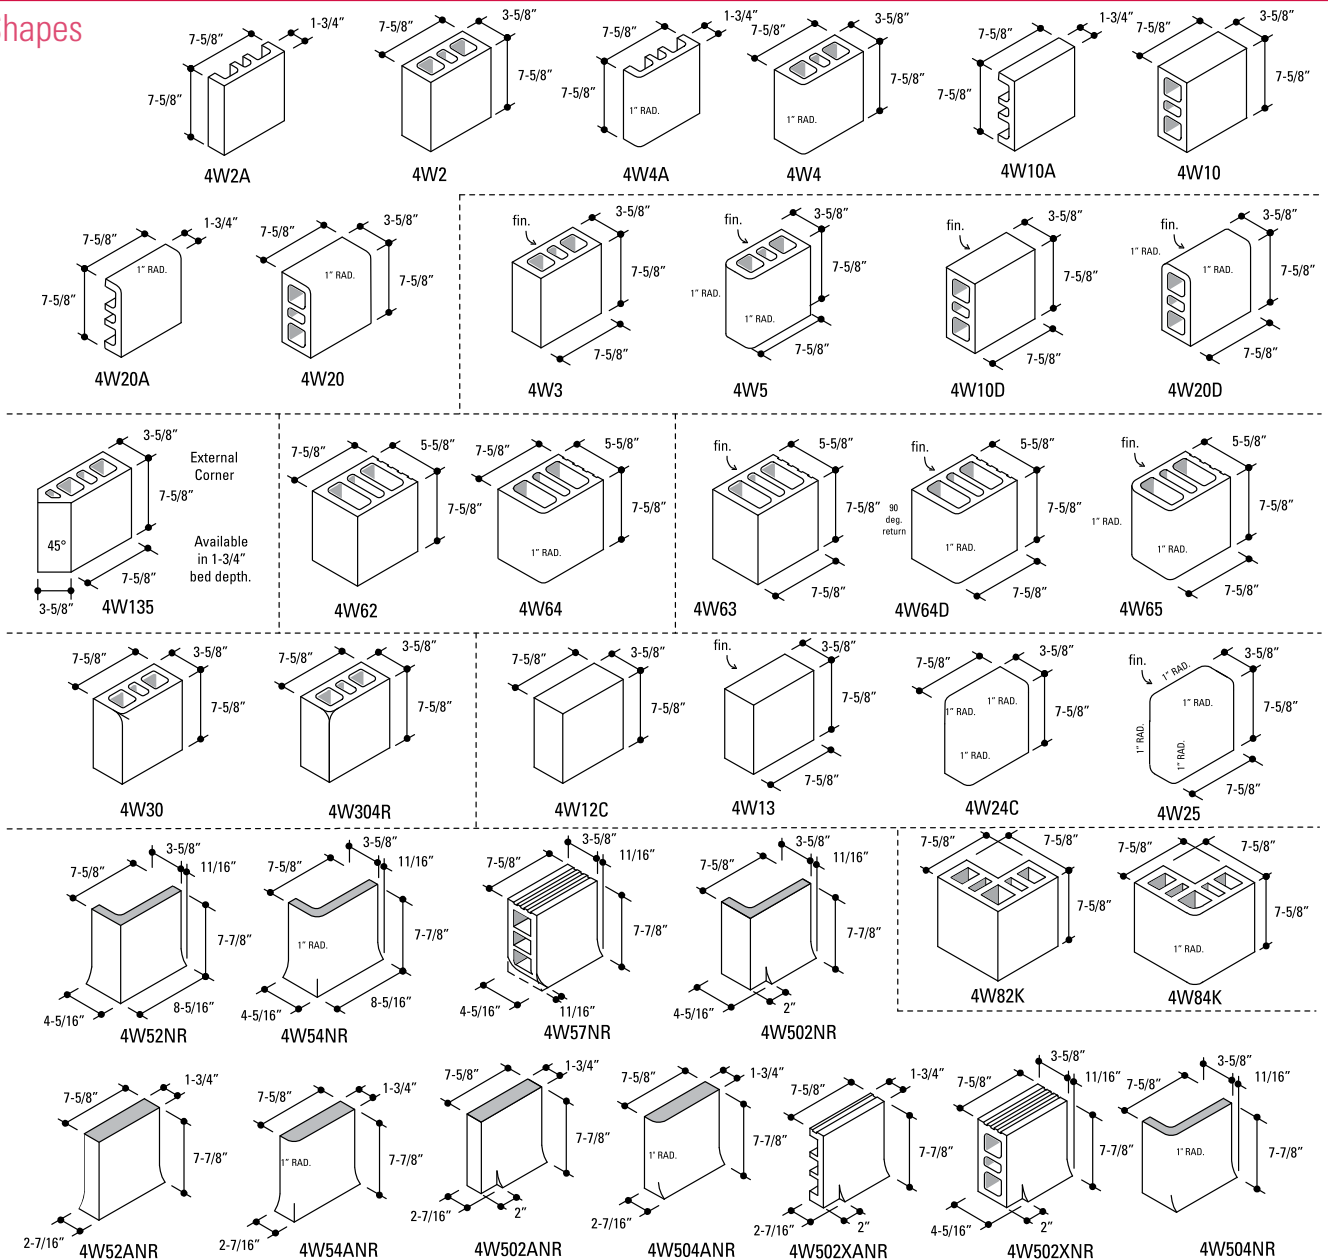

Note: All bullnose edges are 1" radius unless otherwise noted. Coring may vary.

Stretchers

Shapes

Note: Non-Recessed Cove Base 3" Radii shown. Recessed with 1/2" lip for flooring and 1" radius are available.

Note: Right hand shown. Left hand opposite.