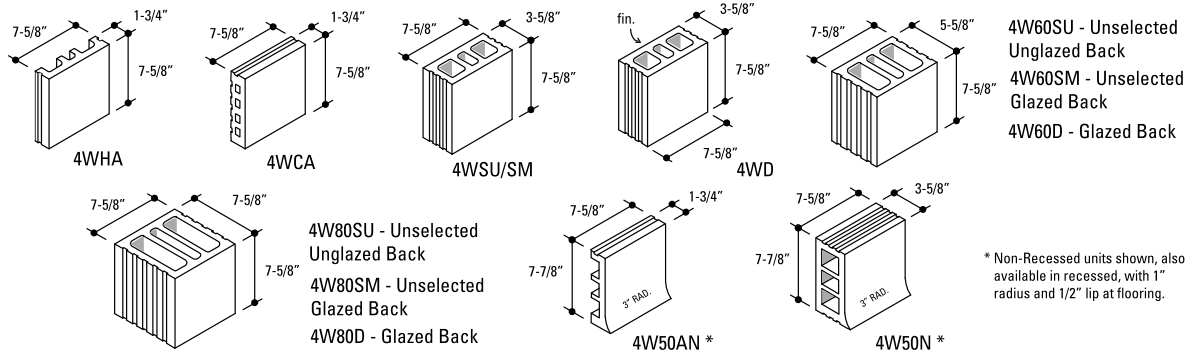

Note: All bullnose edges are 1" radius unless otherwise noted. Coring may vary.

Stretchers

Shapes

Note: Non-Recessed Cove Base 3" Radii shown. Recessed with 1/2" lip for flooring and 1" radius are available.

Note: Right hand shown. Left hand opposite.