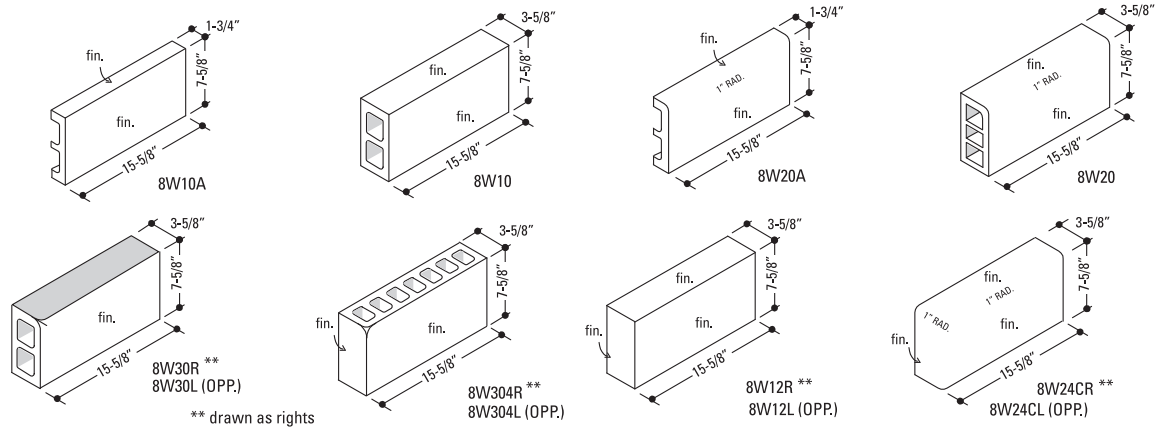

Note: All bullnose edges are 1" radius unless otherwise noted. Coring may vary.

Stretchers

Shapes

Base Units

Non-Recessed units shown, also available as recessed, with 1" radius and 1/2" lip for flooring.