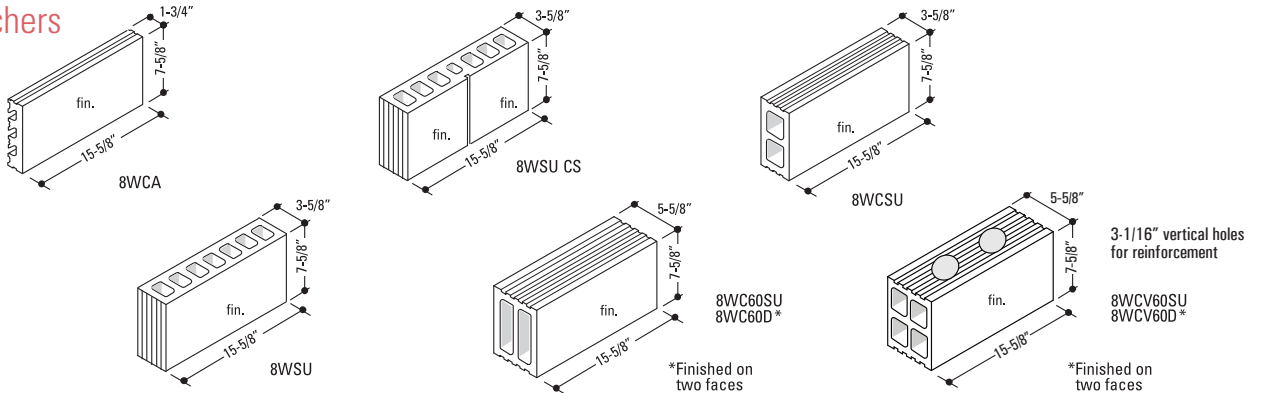

Note: All bullnose edges are 1" radius unless otherwise noted. Coring may vary.

Stretchers

Shapes

Base Units

Non-Recessed units shown, also available as recessed, with 1" radius and 1/2" lip for flooring.