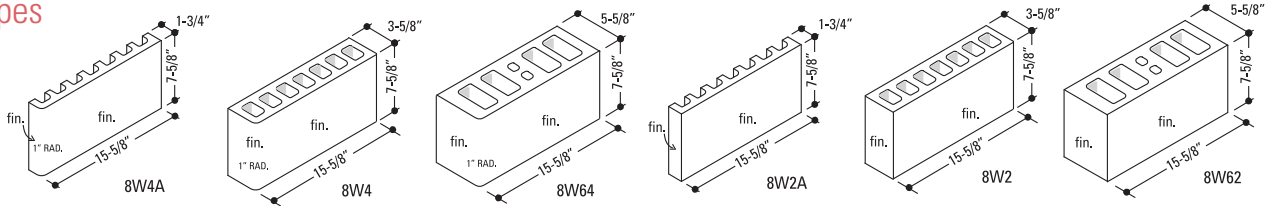

Note: All bullnose edges are 1" radius unless otherwise noted. Coring may vary.

Stretchers

Shapes

Base Units

Non-Recessed units shown, also available as recessed, with 1" radius and 1/2" lip for flooring.